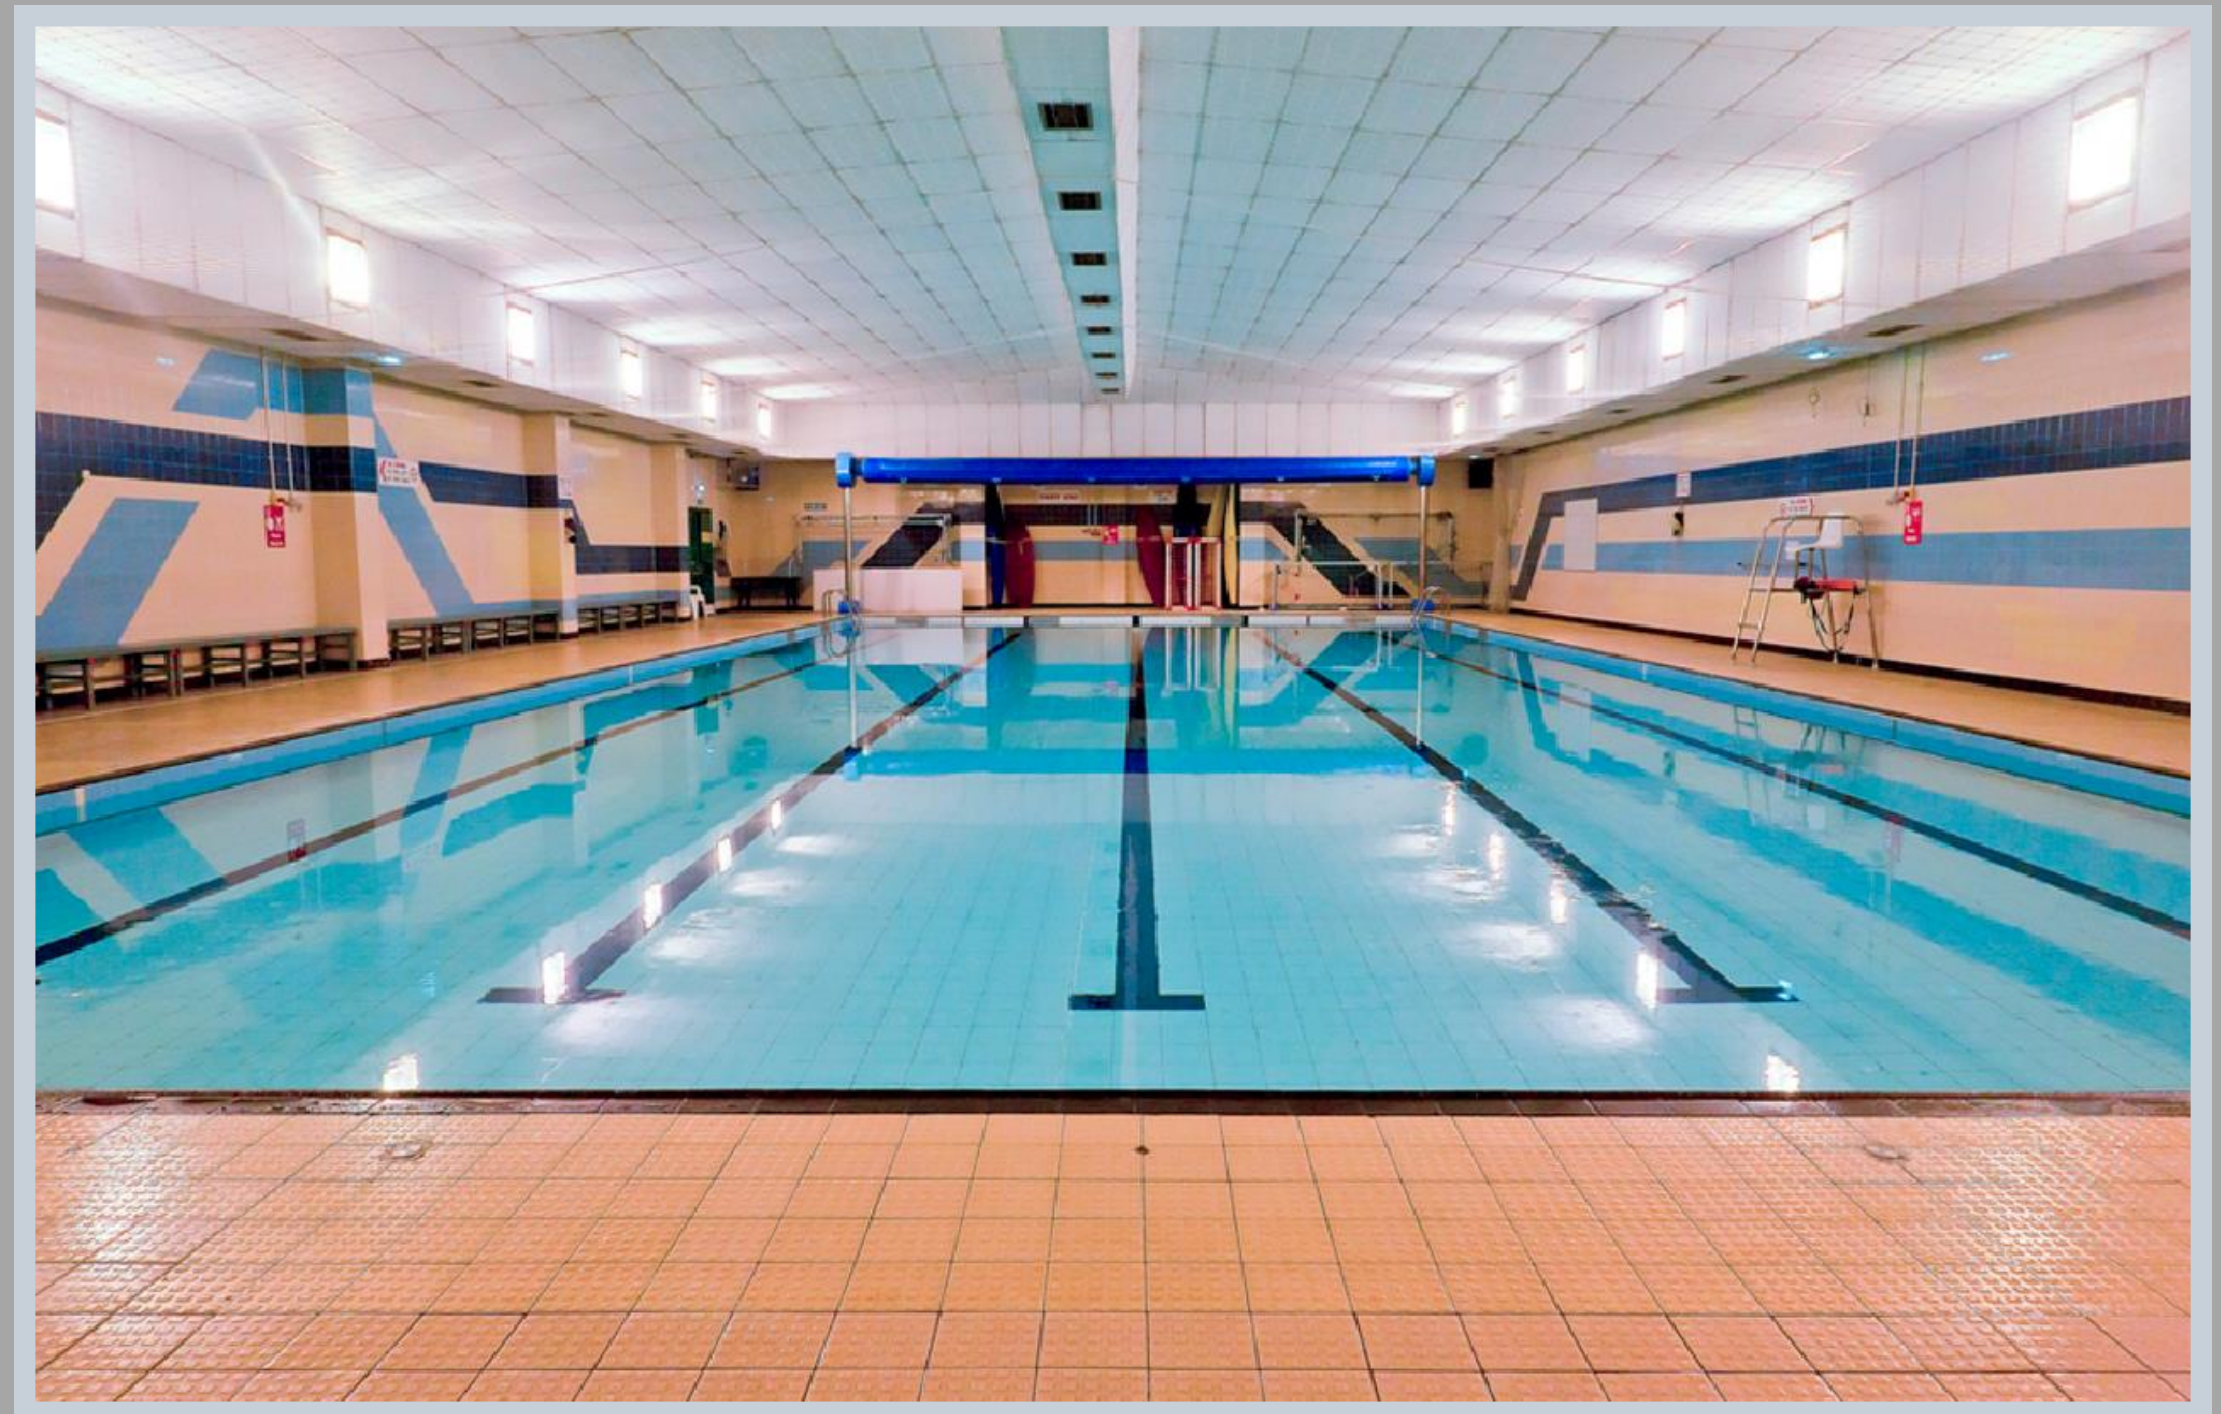

Cricket Lane	£30.00
2 or more Cricket Lanes	£55.00

All prices listed above are for 1 hour and are not subject to negotiation.

Swimming Pool

The Swimming Pool is 25m, has 5 lanes and is equipped for water polo matches and swimming galas. The depth of the pool ranges from 0.9m to 2m.

Pool Hire £55.00

Single Lane £15.00

Public Swim
Adult Entry £4.50

Public Swim
Junior Entry £1.90

Hesketh House

Located in the Girls' Junior School the hall is ideal for birthday parties, yoga and dance classes. A stage is situated at one end of the hall.

Hall Hire

£25.00

Leverhulme All-weather Astro

Our state-of-the-art all-weather 3G pitch is located off-site, away from the main school complex. The facility includes markings for football, hockey and lacrosse, run-offs, dug-outs, a spectator area, floodlights changing rooms and parking.

[Click on our video for an overview of the Leverhulme Pavilion and pitch!](#)

Pitch Hire £50.00

All prices listed above are for 1 hour and are not subject to negotiation.

Leverhulme Pavilion

Situated next to our all-weather pitch, the Leverhulme Pavilion is the ideal space for yoga and dance classes. The class partition allows for stunning views across the grounds.