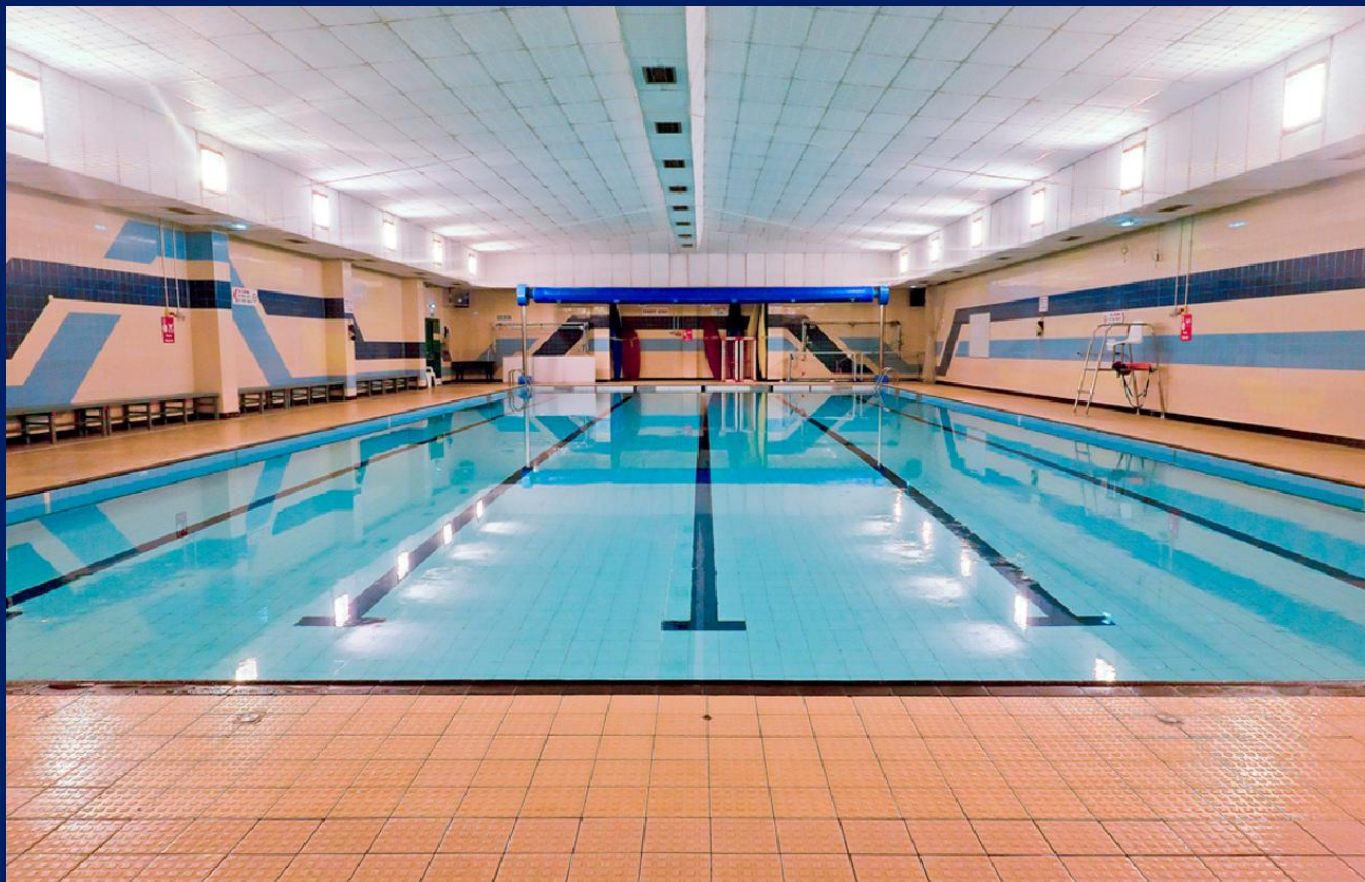

All prices listed above are for 1 hour and are not subject to negotiation.

Swimming Pool

The Swimming Pool is 25m, has 5 lanes and is equipped for water polo matches and swimming galas. The depth of the pool ranges from 0.9m to 2m.

Pool Hire £55.00

Single Lane £15.00

Public Swim
Adult Entry £4.50

Public Swim
Junior Entry £1.90

All prices listed above are for 1 hour and are not subject to negotiation.

Hesketh House

Located in the Girls' Junior School the hall is ideal for birthday parties, yoga and dance classes. A stage is situated at one end of the hall.

Hall Hire

£25.00

Leverhulme All-weather Astro

Our state-of-the-art all-weather 3G pitch is located off-site, away from the main school complex. The facility includes markings for football, hockey and lacrosse, run-offs, dug-outs, a spectator area, floodlights changing rooms and parking.

Pitch Hire £50.00

All prices listed above are for 1 hour and are not subject to negotiation.

Leverhulme Pavilion

Situated next to our all-weather pitch, the Leverhulme Pavilion is the ideal space for yoga and dance classes. The class partition allows for stunning views across the grounds.